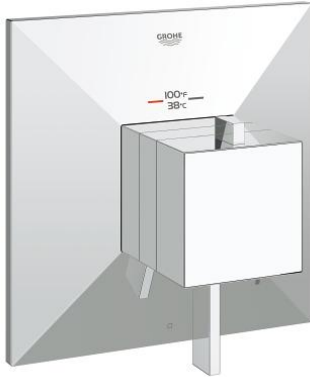

ALLURE BRILLIANT Single Function Thermostatic Trim with Control Module

MODEL # 19793000

Pure Freude
an Wasser

Product Description:
ALLURE BRILLIANT
Single Function Thermostatic Trim with Control Module

Standard Specification:

- For shower only or shower/tub with diverter applications
- **GROHE TurboStat** technology
- Integrated volume control
- Integrated bypass option when used with diverter tub spout
- 1 axis operation
- Requires GrohFlex™ universal rough-in box (35 026 000) (sold separately)
- **GROHE SilkMove**
- **GROHE StarLight** chrome finish
- 6.3 gpm at 45 psi