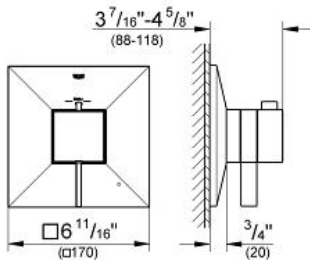

ALLURE BRILLIANT Single Function Thermostatic Trim with Control Module

MODEL # 19793000

Pure Freude
an Wasser

Product Description:
ALLURE BRILLIANT
Single Function Thermostatic Trim with Control Module

Standard Specification:

- For shower only or shower/tub with diverter applications
- **GROHE TurboStat** technology
- Integrated volume control
- Integrated bypass option when used with diverter tub spout
- 1 axis operation
- Requires GrohFlex™ universal rough-in box (35 026 000) (sold separately)
- **GROHE SilkMove**
- **GROHE StarLight** chrome finish
- 6.3 gpm at 45 psi